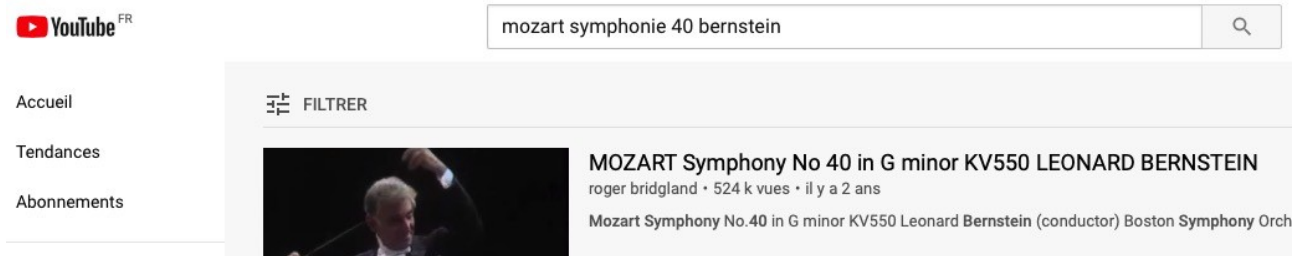

Ajout de Videos dans une playlist

Retournons dans youtube et utilisons le moteur de recherche pour trouver une video
ex: mozart symphonie 40 bernstein